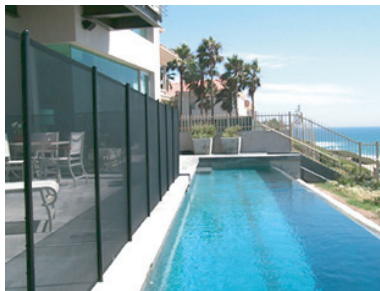

“Pool Safety is NO Accident!”

Our company has been installing the pool safety products in the Algarve since 2006 and has installed over 50 units in that time. We can offer you a professional service from an experienced team.

For further information please do not hesitate to contact us. For more information about our products visit our website www.iberiablue.com.

Remember pool safety is NO accident!

David and Amanda Mitchell
www.iberiablue.com

There is no substitute for adult supervision, safeguards and barriers around the pool can aid in the prevention of accidents. This pool cover neither replaces common sense or individual responsibility.

IberiaBlue
SWIMMING POOLS